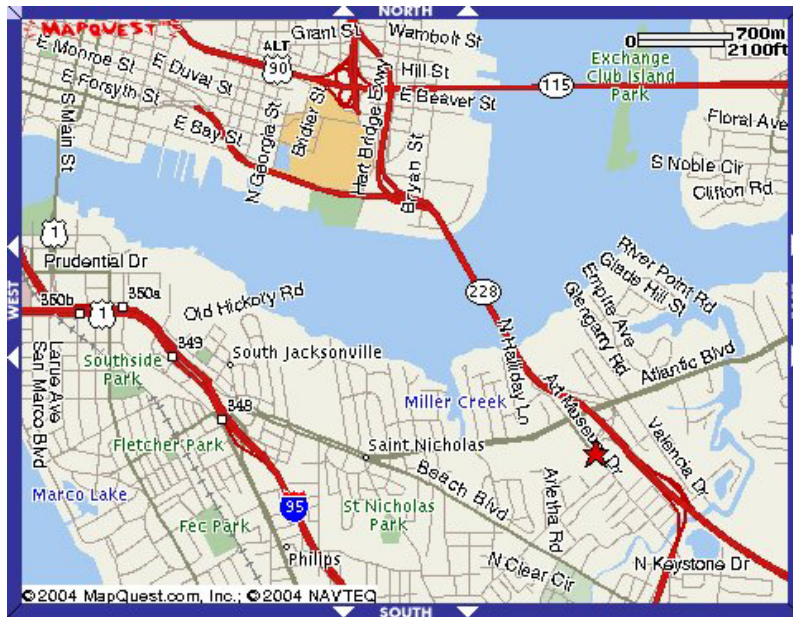

Northeast Florida Safety Council
1728 Art Museum Drive
Jacksonville, FL
(904) 399-3119

Holiday Inn Express
4675 Salisbury Road
Jacksonville, FL
904-332-9500
7 miles from Safety Council

Marriott
4670 Salisbury Road
Jacksonville, FL
904-296-2222
7 miles from Safety Council

Adam's Mark
225 East Coastline Drive
904-281-0900
7 miles from Safety Council

Intown Suites
11451 Beach Boulevard
Jacksonville FL
904-996-7686
7 miles from Safety Council

Directions

From the south

Merge onto I-95 N toward JACKSONVILLE.

Take the US-1-ALT/EMERSON ST./SR-126 exit- EXIT 347.

Merge onto FL-126 N.

Take the US-90 exit.

Stay STRAIGHT to go onto ART MUSEUM DR.

End at 1728 Art Museum Dr, Jacksonville, FL 32207-1121 US

From the North

Merge onto I-95 S toward JAX BEACHES/DAYTONA BEACH.

Merge onto ATLANTIC BLVD/FL-10 E.

Turn RIGHT onto ART MUSEUM DR.

End at 1728 Art Museum Dr, Jacksonville, FL 32207-1121 US